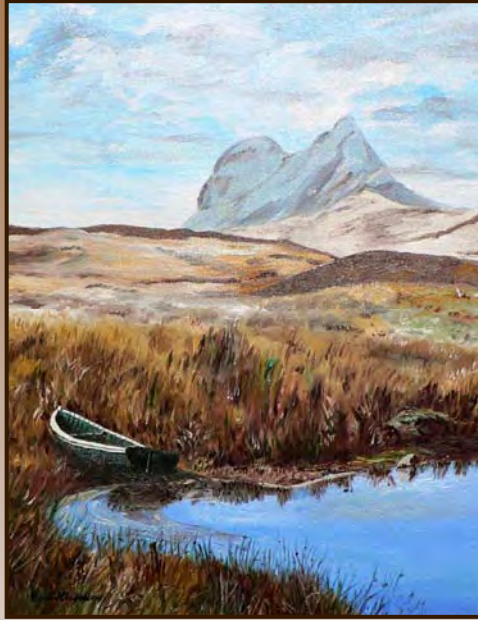

£500 + Postage & Packing

“The Cuillins from Elgol, Skye “

Oil on Canvas

Framed

Image size 30” x 25” (76.2cm x 63.5cm)

£300 + Postage & Packing

“Sunset over Loch Voil,” Balquhiddar, Perthshire

Oil on Canvas

Framed

Image size 24” x 25” (60.96cm x 63.5cm)

£250 + Postage & Packing

“The Falls of Dochart, Killin in Perthshire

Oil on Canvas

Unframed

Image size 29” x 20” (73.66cm x 50.8cm)

£200 + Postage & Packing

“Gone Fishing,” Sulvan, Sutherland

Oil on Canvas

Framed

Image size 17” x 21” (43.18cmx 53.34cm)

£225 + Postage & Packing

Kenyan Encounter — "Hakuna Matata"

Oil on Canvas

Unframed